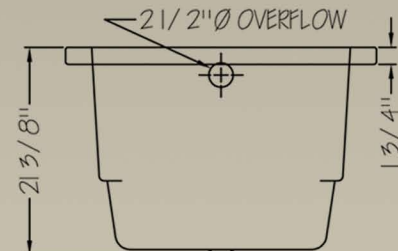

FRONT ELEVATION

END ELEVATION