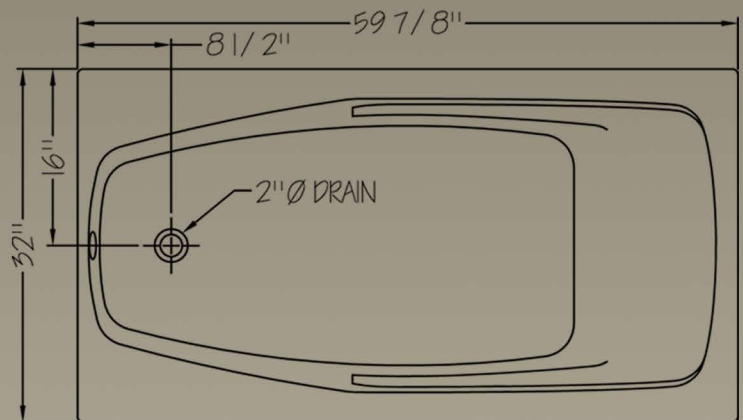

Fairmont

5' (59 7/8" x 32")

Drop in Tub

The Fairmont is a 60" x 32" drop in tub with integral arm rests and lumbar support. This tub is a staple in our builder series drop in. For the smaller ensuite, this tub will be the perfect fit. Extra deep with a sloping back, this tub is comfortable to soak away the stress of a long day.

Operating Level:

27 Imp. Gal.

152 Litre

33 U.S. Gal.

Standard Features Include:

- Easy to clean chip resistant surface.
- Naturally non skid floor
- Simple drop in installation
- Integral arm rests
- Sloping lumbar support

Glass World's Classic Collections are manufactured from tough durable cast acrylic sheet, offering care free maintenance and a lifetime of pampered bathing. This smooth glossy finish is aesthetically appealing and is available in a wide array of high fashion decorator colours. Acrylic is naturally a non-slip surface. All of our tubs are designed to offer the basis for a luxurious and affordable bathing environment. The quality of our product is absolutely guaranteed.

Glass World's products are manufactured and factory tested to meet the highest standards of quality, craftsmanship and performance. The acrylic shell and hydro massage systems have warranty coverage for a period of one year.

Approved for Canada and the United States. All products are approved and certified to CSA standards by Warnock Hearsy. Tested to CSA B45.0 & CSAB45.5.

PLAN VIEW