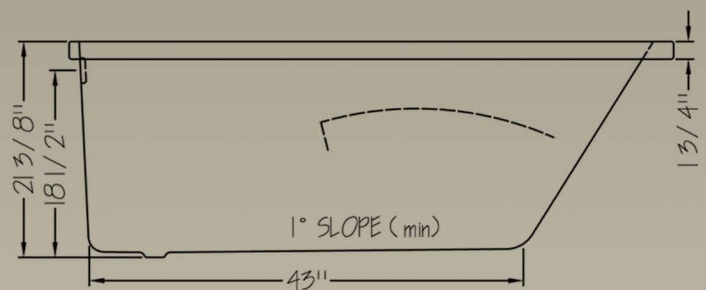

PLAN VIEW

FRONT ELEVATION