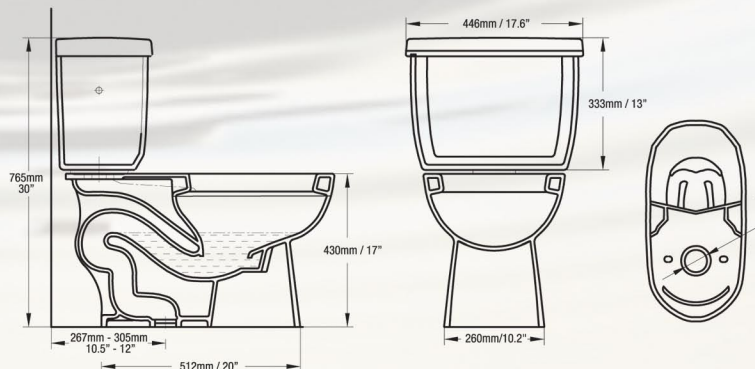

Glass World... goes green

The Claremont N4417

The Flapperless Claremont is the only two piece comfort height HET that features the patented leak-free Flapperless flushing system. The leak-free Flapperless design paired with a 4.8L flush makes the Claremont one of the most water efficient comfort height toilets available. The Flapperless name has become synonymous with performance. Homeowners and industry professionals have come to know the dependability and quality of Flapperless products.

Features

- Fits in a 267mm (10.5") to 305mm (12.0") rough-in
- 260mm x 512mm (10.2 x 20.0") foot print
- Unique leak-free Flapperless tank design
- 4.8 litres per flush
- Non-adjustable flush
- No flexible seals or flapper that will require frequent maintenance
- 10 year warranty on tank trim components
- Lifetime warranty on ceramics
- 1 year warranty on fill valve
- Saves more water than any conventional 4.8L toilet
- Slow close seat included with elongated ADA models
- Handle can be on either the left or right

Recommended Accessories for Installation

- Wax Ring
- Water Supply Line
- Flange Bolts

No Flapper!

Colour

- White

N4417 Elongated ADA bowl Shipping Dimensions

Bowl:	25.4 Kgs	Tank:	16.3 Kgs
760mm x 400mm 465mm 29.5" x 14.5" x 17.75"	56.0 lbs	460mm x 275mm x 375mm 18.25" x 10.75" x 14.75"	36.0 lbs