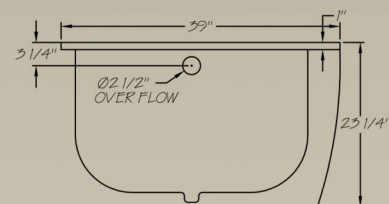

Abby

5' - 60" x 39"

Acrylic Integral Skirted Tub

This bath tub has been designed with the end user in mind. The design speaks for itself, beautiful curved lines, sure to add appeal to any bathing environment. Extra deep with lumbar support, and a treat with the whirlpool system installed. Standard 1 year warranty applies to all Glass World Bathware.

Standard Features Include:

- ~ Recessed Tile Flange to accommodate most finishing materials
- ~ Easy to clean chip resistant surface.
- ~ Non skid floor
- ~ Fits most standard bathtub installations
- ~ Large bathing well in a smaller space
- ~ Available in a left or right hand drain

Glass World classic collections are manufactured from tough durable cast acrylic sheet, offering care free maintenance and a life time of pampered bathing. This smooth glossy finish is aesthetically appealing and is available in a wide array of high fashion decorator colours. Acrylic is naturally non slip. All of our tubs are designed to offer the basis of a luxurious and affordable bathing environment. The quality of our product is absolutely guaranteed.

Glass World products are manufactured and factory tested to meet the highest standards of quality, craftsmanship and performance. The Acrylic shell and hydro massage systems are all warranted for a period of one year.

Approved for Canada and the US. All products are approved and certified to CSA Standards by Warnock Hearsy. Tested to CSA B45.0 & CSA B45.5

PLAN VIEW