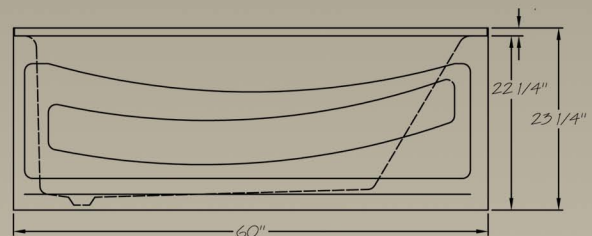

PLAN VIEW

FRONT VIEW