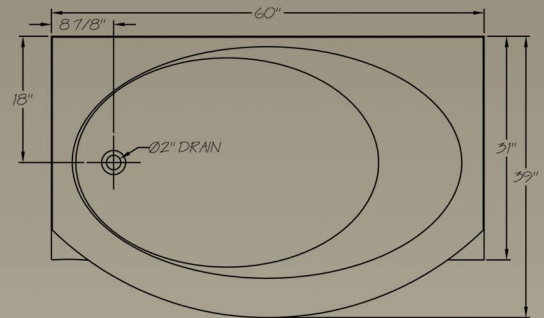

Acrylic Integral Skirted Tub

This bath tub has been designed with the end user in mind. The design speaks for itself, beautiful curved lines, sure to add appeal to any bathing environment. Extra deep with lumbar support, and a treat with the whirlpool system installed. Standard 1 year warranty applies to all Glass World Bathware.

Standard Features Include:

- ~ Recessed Tile Flange to accommodate most finishing materials
- ~ Easy to clean chip resistant surface.
- ~ Non skid floor
- ~ Fits most standard bathtub installations
- ~ Large bathing well in a smaller space
- ~ Available in a left or right hand drain

Glass World classic collections are manufactured from tough durable cast acrylic sheet, offering care free maintenance and a life time of pampered bathing. This smooth glossy finish is aesthetically appealing and is available in a wide array of high fashion decorator colours. Acrylic is naturally non slip. All of our tubs are designed to offer the basis of a luxurious and affordable bathing environment. The quality of our product is absolutely guaranteed.

Glass World products are manufactured and factory tested to meet the highest standards of quality, craftsmanship and performance. The Acrylic shell and hydro massage systems are all warranted for a period of one year.

Approved for Canada and the US. All products are approved and certified to CSA Standards by Warnock Hearsy. Tested to CSA B45.0 & CSA B45.5

PLAN VIEW