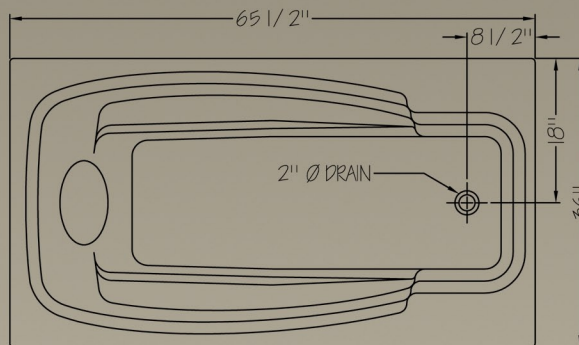

Belcarra

5 1/2"- 66" x 36"

Acrylic Drop in Tub

This is 5 1/2 foot drop in tub comes with sculpted armrests and lumbar back support in a stylish design.

Operating level:

28 Imp. Gal.

148 Litre

34 U.S Gal.

Standard Features Include:

- ~ Easy to clean chip resistant surface
- ~ Non skid floor
- ~ Lumbar Support
- ~ Integral armrests
- ~ Large bathing well in smaller space

Glass World classic collections are manufactured from tough durable cast acrylic sheet, offering care free maintenance and a life time of pampered bathing. This smooth glossy finish is aesthetically appealing and is available in a wide array of high fashion decorator colours. Acrylic is naturally non slip. All of our tubs are designed to offer the basis of a luxurious and affordable bathing environment. The quality of our product is absolutely guaranteed.

Glass World products are manufactured and factory tested to meet the highest standards of quality, craftsmanship and performance. The Acrylic shell and hydro massage systems are all warranted for a period of one year.

Approved for Canada and the US. All products are approved and certified to CSA Standards by Warnock Hearsy. Tested to CSA B45.0 & CSA B45.5

PLAN VIEW