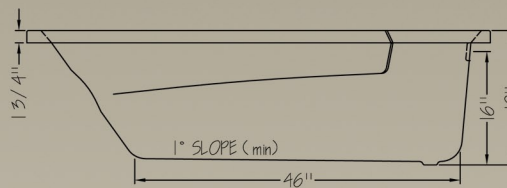

PLAN VIEW

FRONT ELEVATION