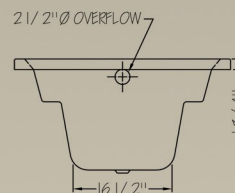

FRONT ELEVATION

END ELEVATION