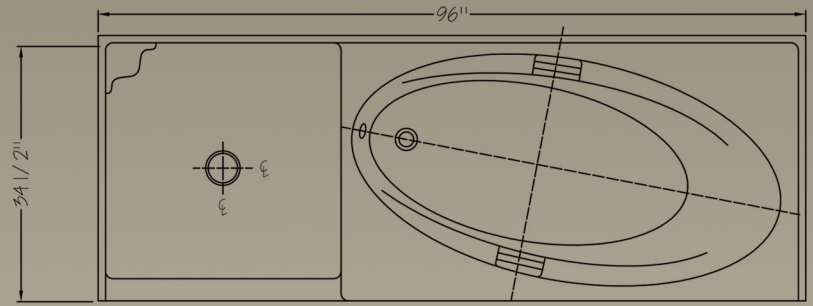

Operating Level:

32 Imp. Gal.

144 Litre

38 U.S Gal

Standard Features Include:

- ~ Easy to clean chip resistant surface.
- ~ Naturally non skid floor
- ~ Seamless design to eliminate mildew and germs
- ~ Built in tiling flange, clear integral grab bars
- ~ Includes waste and overflow stainless steel shower drain
- ~ Available in white acrylic only

Glass World classic collections are manufactured from tough durable cast acrylic sheet, offering care free maintenance and a life time of pampered bathing. This smooth glossy finish is aesthetically appealing and is available in a wide array of high fashion decorator colours. Acrylic is naturally non slip. All of our tubs are designed to offer the basis of a luxurious and affordable bathing environment. The quality of our product is absolutely guaranteed.

Glass World products are manufactured and factory tested to meet the highest standards of quality, craftsmanship and performance. The Acrylic shell and hydro massage systems are all warranted for a period of one year.

Approved for Canada and the US. All products are approved and certified to CSA Standards by Warnock Hearsy. Tested to CSA B45.0 & CSA B45.5

PLAN VIEW