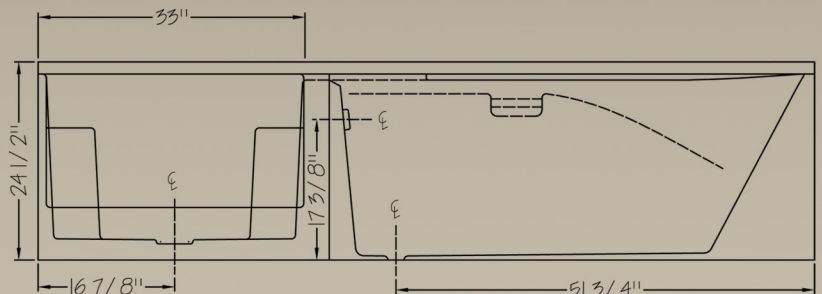

Cinema 96" x 34" Acrylic Combination Unit

The Cinema is the ultimate combination to replace the separate tub and shower unit. The Cinema is contoured for comfort with sculpted arm rests and lumbar back support acrylic grab bars and fixed apron. This unique design will add style and convenience to your bathroom. The overall rough dimensions are 96" x 34".

Operating Level:

32 Imp. Gal.

144 Litre

38 U.S Gal

Standard Features Include:

- ~ Easy to clean chip resistant surface.
- ~ Naturally non skid floor
- ~ Seamless design to eliminate mildew and germs
- ~ Built in tiling flange, clear integral grab bars
- ~ Includes waste and overflow stainless steel shower drain
- ~ Available in white acrylic only

Glass World classic collections are manufactured from tough durable cast acrylic sheet, offering care free maintenance and a life time of pampered bathing. This smooth glossy finish is aesthetically appealing and is available in a wide array of high fashion decorator colours. Acrylic is naturally non slip. All of our tubs are designed to offer the basis of a luxurious and affordable bathing environment. The quality of our product is absolutely guaranteed.

Glass World products are manufactured and factory tested to meet the highest standards of quality, craftsmanship and performance. The Acrylic shell and hydro massage systems are all warranted for a period of one year.

Approved for Canada and the US. All products are approved and certified to CSA Standards by Warnock Hearsy. Tested to CSA B45.0 & CSA B45.5

FRONT VIEW