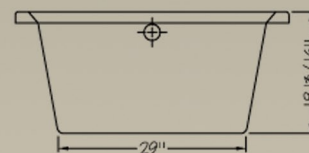

END ELEVATION