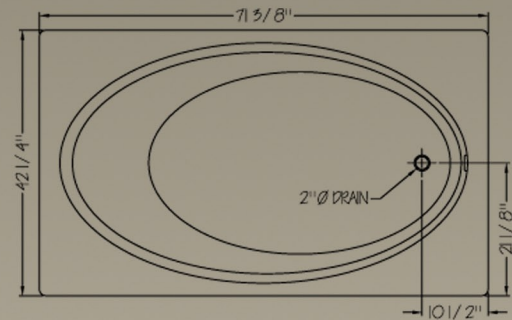

Gemini 6' - 72" x 42" Acrylic Drop in Tub

This deep oval soaker comes with textured bottom and lumbar back support for comfort.

Operating level:

37 Imp. Gal.
171 Litre
45 U.S Gal.

Standard Features Include:

- ~ Easy to clean chip resistant surface
- ~ Non skid floor
- ~ Lumbar Support

Glass World classic collections are manufactured from tough durable cast acrylic sheet, offering care free maintenance and a life time of pampered bathing. This smooth glossy finish is aesthetically appealing and is available in a wide array of high fashion decorator colours. Acrylic is naturally non slip. All of our tubs are designed to offer the basis of a luxurious and affordable bathing environment. The quality of our product is absolutely guaranteed.

Glass World products are manufactured and factory tested to meet the highest standards of quality, craftsmanship and performance. The Acrylic shell and hydro massage systems are all warranted for a period of one year.

Approved for Canada and the US. All products are approved and certified to CSA Standards by Warnock Hearsy. Tested to CSA B45.0 & CSA B45.5

PLAN VIEW