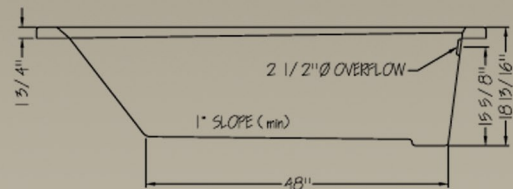

FRONT ELEVATION