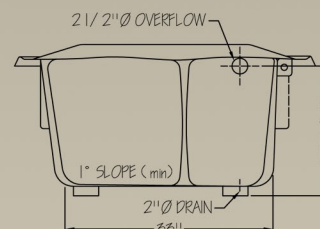

FRONT SECTION

END SECTION