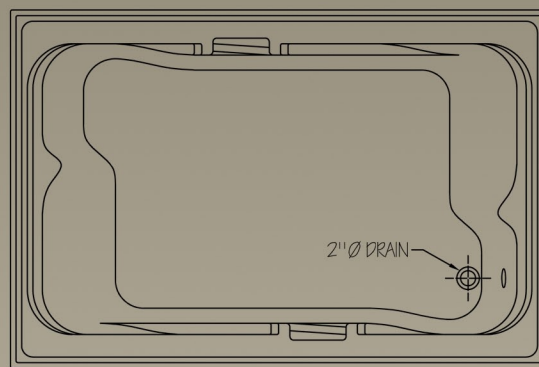

Harrison

6' B7248

Acrylic Double Tub

This luxuriously deep soaker is contoured for two with comfort. With lumbar back support, raised headrest, armrests and integral grab bars make this tub incredibly relaxing without the hassle of a hot tub. You will wonder how you went without it!

Over all rough demensions are:

72" x 48" x 24".

Operating level:

66 Imp. Gal.

226 Litre

79 U.S Gal.

Standard Features Include:

~ Recessed Tile Flange to accommodate most finishing materials

~ Easy to clean chip resistant surface.

~ Non skid floor

~ Available in a left or right hand drain

Glass World classic collections are manufactured from tough durable cast acrylic sheet, offering care free maintenance and a life time of pampered bathing. This smooth glossy finish is aesthetically appealing and is available in a wide array of high fashion decorator colours. Acrylic is naturally non slip. All of our tubs are designed to offer the basis of a luxurious and affordable bathing environment. The quality of our product is absolutely guaranteed.

Glass World products are manufactured and factory tested to meet the highest standards of quality, craftsmanship and performance. The Acrylic shell and hydro massage systems are all warranted for a period of one year.

Approved for Canada and the US. All products are approved and certified to CSA Standards by Warnock Hearsy. Tested to CSA B45.0 & CSA B45.5.

PLAN VIEW