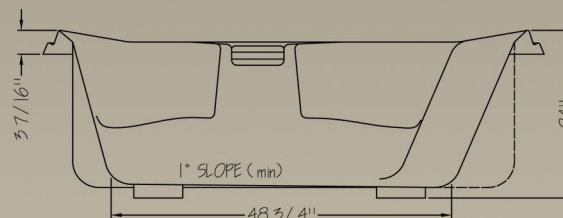

PLAN VIEW

FRONT SECTION