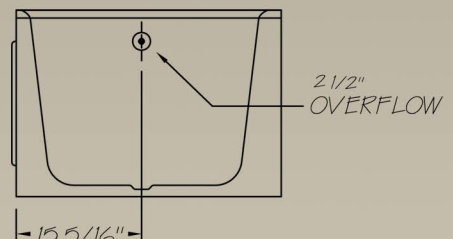

END ELEVATION