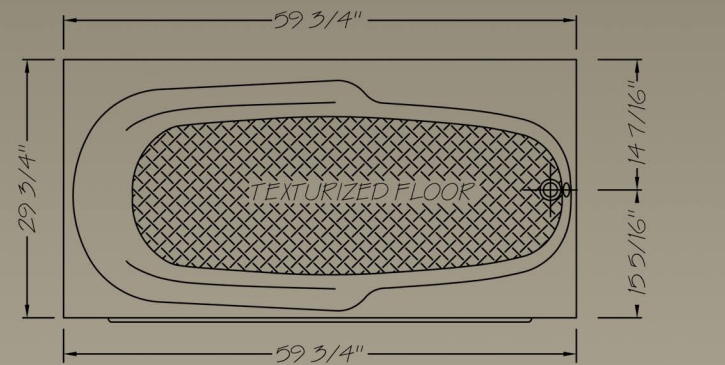

Jasper

5' - 59" x 30"

Acrylic Skirted Tub

Slip into this extra deep soaker and relax. This tub also comes with a integral skirt, sculpted arm rests and tiling flange. Over all rough dimensions are 59 3/4 x 29 7/8.

Operating Level:

27 Imp. Gal.

125 Litre

33 U.S. Gal.

Standard Features Include:

- Recessed Tile Flange to accommodate most finishing materials
- Seamless design to eliminate mildew or germs
- Easy to clean chip resistant surface.
- Naturally non skid floor
- Fits most standard bathtub installations
- Available in a left or right hand drain

Glass World classic collections are manufactured from tough durable cast acrylic sheet, offering care free maintenance and a life time of pampered bathing. This smooth glossy finish is aesthetically appealing and is available in a wide array of high fashion decorator colours. Acrylic is naturally non slip. All of our tubs are designed to offer the basis of a luxurious and affordable bathing environment. The quality of our product is absolutely guaranteed.

Glass World products are manufactured and factory tested to meet the highest standards of quality, craftsmanship and performance. The Acrylic shell and hydro massage systems are all warranted for a period of one year.

Approved for Canada and the US. All products are approved and certified to CSA Standards by Warnock Hearsy. Tested to CSA B45.0 & CSA B45.5

PLAN VIEW