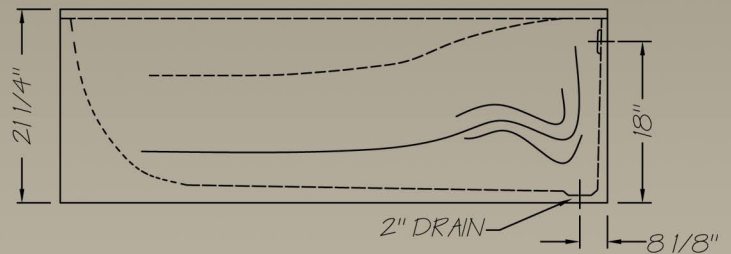

PLAN VIEW

FRONT ELEVATION