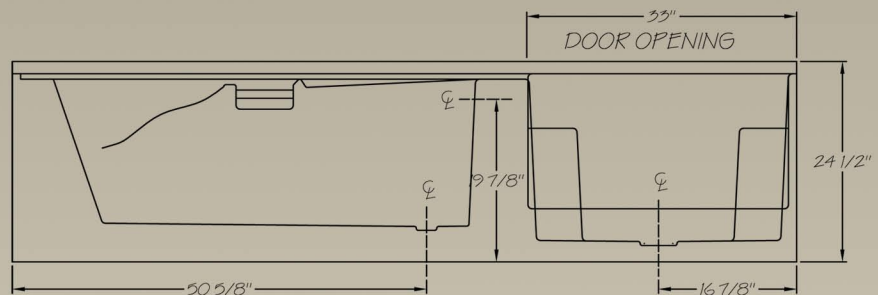

Paliser

8' 96" x 42"

Combination Unit

The Paliser is the ultimate combination to replace the separate tub and shower unit. This tub is contoured for comfort with sculpted arm rests and lumbar back support acrylic grab bars and fixed apron. This unique design will add style and convenience to your bathroom.

Standard Features Include:

- Easy to clean chip resistant surface.
- Naturally non skid floor
- Seamless design to eliminate mildew and germs
- Built in tiling flange, clear integral grab bars
- Includes waste and overflow stainless steel shower drain
- Available in white acrylic only

Glass World's classic collections are manufactured from tough durable cast acrylic sheet, offering care free maintenance and a life time of pampered bathing. This smooth glossy finish is aesthetically appealing and is available in a wide array of high fashion decorator colours. Acrylic is naturally non slip. All of our tubs are designed to offer the basis of a luxurious and affordable bathing environment. The quality of our product is absolutely guaranteed.

Glass World's products are manufactured and factory tested to meet the highest standards of quality, craftsmanship and performance. The Acrylic shell and hydro massage systems are all warranted for a period of one year.

Approved for Canada and the US. All products are approved and certified to CSA Standards by Warnock Hearsy. Tested to CSA B45.0 & CSA B45.5

FRONT VIEW