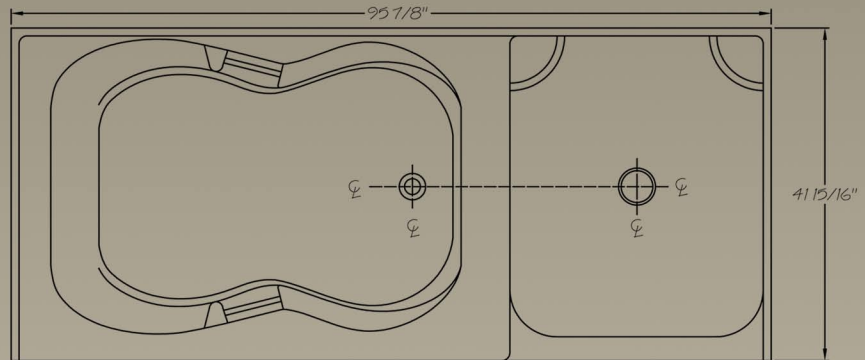

Paliser

8' 96" x 42"

Combination Unit

The Paliser is the ultimate combination to replace the separate tub and shower unit. This tub is contoured for comfort with sculpted arm rests and lumbar back support acrylic grab bars and fixed apron. This unique design will add style and convenience to your bathroom.

Standard Features Include:

- Easy to clean chip resistant surface.
- Naturally non skid floor
- Seamless design to eliminate mildew and germs
- Built in tiling flange, clear integral grab bars
- Includes waste and overflow stainless steel shower drain
- Available in white acrylic only

Glass World's classic collections are manufactured from tough durable cast acrylic sheet, offering care free maintenance and a life time of pampered bathing. This smooth glossy finish is aesthetically appealing and is available in a wide array of high fashion decorator colours. Acrylic is naturally non slip. All of our tubs are designed to offer the basis of a luxurious and affordable bathing environment. The quality of our product is absolutely guaranteed.

Glass World's products are manufactured and factory tested to meet the highest standards of quality, craftsmanship and performance. The Acrylic shell and hydro massage systems are all warranted for a period of one year.

Approved for Canada and the US. All products are approved and certified to CSA Standards by Warnock Hearsy. Tested to CSA B45.0 & CSA B45.5

PLAN VIEW