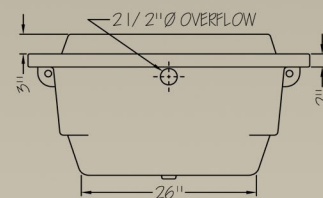

FRONT ELEVATION

END ELEVATION