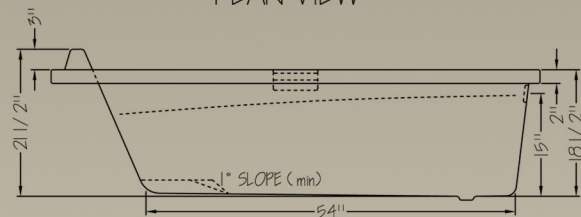

PLAN VIEW

FRONT ELEVATION