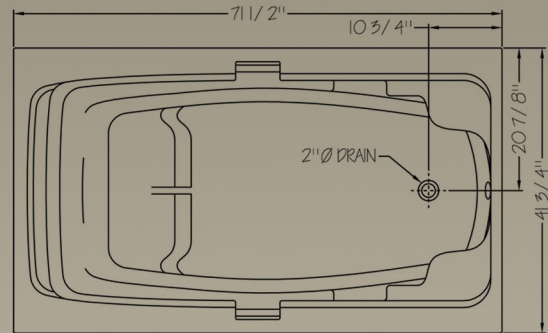

Princeton

6' - 72" x 42"

Acrylic Drop in Tub

The Princeton is spaciouly designed with comfort in mind. This tub has integral grab bars, head rest, lumbar support and raised seat... everything you could want in a bath tub and more! Sitting in this tub is like sitting in a lazy boy recliner! Over all rough dimensions are 71 1/2" x 41 3/4".

Operating Level:

37 Imp. Gal.

171 Litre

45 U.S. Gal.

Standard Features Include:

- ~ Easy to clean chip resistant surface.
- ~ Naturally non skid surface
- ~ Integral lumbar support
- ~ Integral grab bars
- ~ Large Bathing Well
- ~ Raised seat
- ~ Sculpted armrests

Glass World classic collections are manufactured from tough durable cast acrylic sheet, offering care free maintenance and a life time of pampered bathing. This smooth glossy finish is aesthetically appealing and is available in a wide array of high fashion decorator colours. Acrylic is naturally non slip. All of our tubs are designed to offer the basis of a luxurious and affordable bathing environment. The quality of our product is absolutely guaranteed.

Glass World products are manufactured and factory tested to meet the highest standards of quality, craftsmanship and performance. The Acrylic shell and hydro massage systems are all warranted for a period of one year.

Approved for Canada and the US. All products are approved and certified to CSA Standards by Warnock Hearsy. Tested to CSA B45.0 & CSA B45.5

PLAN VIEW