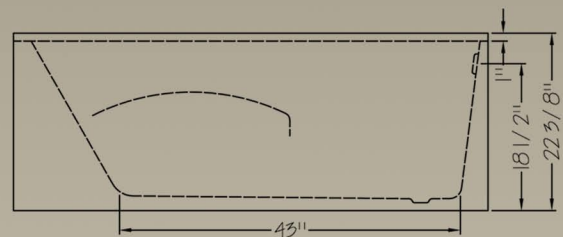

PLAN VIEW

FRONT ELEVATION