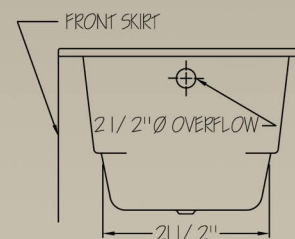

END ELEVATION