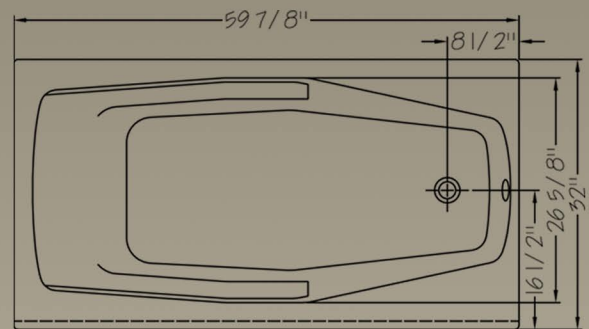

Operating level:

27 lpm. Gal.

125 Litre

33 U.S Gal.

Standard Features Include:

- ~ Recessed Tile Flange to accommodate most finishing materials
- ~ Easy to clean chip resistant surface.
- ~ Naturally non skid floor
- ~ Available in left and right hand drain
- ~ Available with or without removable panel for hassle free access to the plumbing and or whirlpool jetting system.

Glass World classic collections are manufactured from tough durable cast acrylic sheet, offering care free maintenance and a life time of pampered bathing. This smooth glossy finish is aesthetically appealing and is available in a wide array of high fashion decorator colours. Acrylic is naturally non slip. All of our tubs are designed to offer the basis of a luxurious and affordable bathing environment. The quality of our product is absolutely guaranteed.

Glass World products are manufactured and factory tested to meet the highest standards of quality, craftsmanship and performance. The Acrylic shell and hydro massage systems are all warranted for a period of one year.

Approved for Canada and the US. All products are approved and certified to CSA Standards by Warnock Hearsy. Tested to CSA B45.0 & CSA B45.5

PLAN VIEW