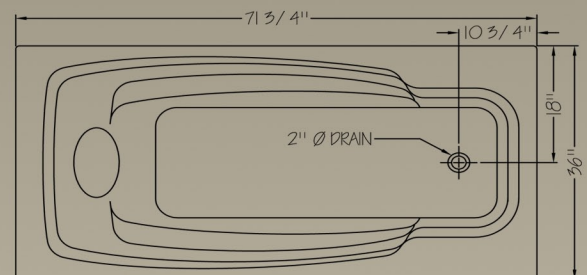

Terrace 72 x 36 Drop in Tub

This is our standard builders series 6 foot drop in tub. Comes with sculpted armrests and lumbar back support in a stylish design.

Operating level:

28 Imp. Gal.

148 Litre

34 U.S Gal.

Standard Features Include:

~ Easy to clean chip resistant surface.

~ Non skid floor

~ Lumbar Support

~ Integral armrests

~ Large bathing well in smaller space

Glass World classic collections are manufactured from tough durable cast acrylic sheet, offering care free maintenance and a life time of pampered bathing. This smooth glossy finish is aesthetically appealing and is available in a wide array of high fashion decorator colours. Acrylic is naturally non slip. All of our tubs are designed to offer the basis of a luxurious and affordable bathing environment. The quality of our product is absolutely guaranteed.

Glass World products are manufactured and factory tested to meet the highest standards of quality, craftsmanship and performance. The Acrylic shell and hydro massage systems are all warranted for a period of one year.

Approved for Canada and the US. All products are approved and certified to CSA Standards by Warnock Hearsy. Tested to CSA B45.0 & CSA B45.5

PLAN VIEW