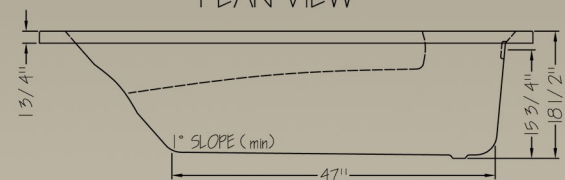

PLAN VIEW

FRONT ELEVATION