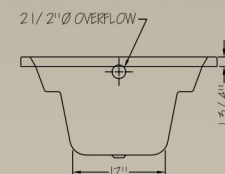

FRONT ELEVATION

END ELEVATION