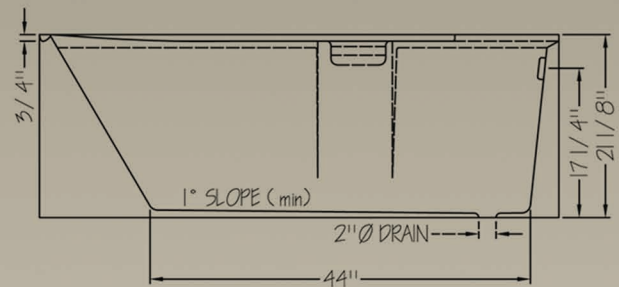

PLAN VIEW

FRONT ELEVATION