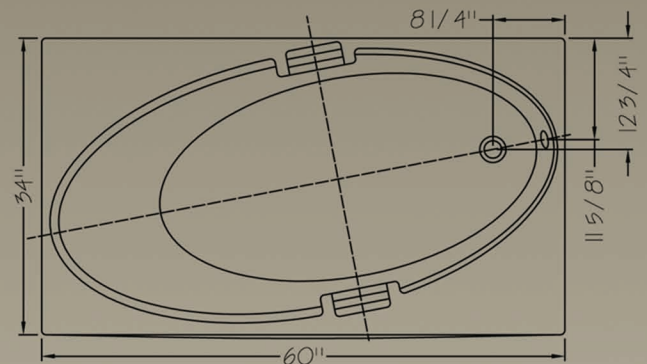

Tofino

5' - 60" x 34"

Acrylic Skirted Tub

Make this tub the centre piece to your bathroom. This deep offset oval soaker will make a classy addition to any home with integral skirt and tiling flange. Made for relaxing in style with textured bottom and lumbar back support.

Over all rough demensions are:

60" x 34"

Operating Level:

32 Imp. Gal.

144 Litre

38 U.S. Gal.

Standard Features Include:

- ~ Recessed Tile Flange to accommodate most finishing materials
- ~ Easy to clean chip resistant surface.
- ~ Naturally non skid floor.
- ~ Left or right hand drain.

Glass World classic collections are manufactured from tough durable cast acrylic sheet, offering care free maintenance and a life time of pampered bathing. This smooth glossy finish is aesthetically appealing and is available in a wide array of high fashion decorator colours. Acrylic is naturally non slip. All of our tubs are designed to offer the basis of a luxurious and affordable bathing environment. The quality of our product is absolutely guaranteed.

Glass World products are manufactured and factory tested to meet the highest standards of quality, craftsmanship and performance. The Acrylic shell and hydro massage systems are all warranted for a period of one year.

Approved for Canada and the US. All products are approved and certified to CSA Standards by Warnock Hearsy. Tested to CSA B45.0 & CSA B45.5

PLAN VIEW