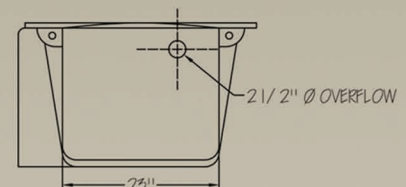

FRONT ELEVATION

END ELEVATION