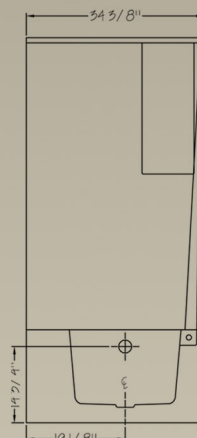

SIDE SECTION