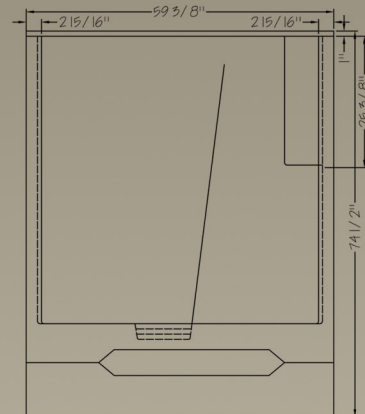

TS6033STR &L

5' - 60 x 34 3/8

One Piece Tub and Wall

This one piece tub and shower unit gives your bathroom a very clean look that is easy to maintain and lasts. This unit comes with soap dish, integral grab bar and tile wall finish. This a perfect addition to your bathroom.

Standard Features Include:

- ~ Naturally non-skid floor
- ~ Easy to clean glossy surface with low maintainace
- ~ Built in shelving
- ~ No tile or grout lines to maintain
- ~ Recessed flanges to accommodate most finish materials

Crafted of high gloss gel coat and re-enforced with fiberglass, this is a design that is sure to please. All of our gelcoat products are built to strict specifications to ensure the highest quality for the best price. Say good bye to silicone and leaky grout lines forever when you opt for a one piece shower stall or tub and wall with the Glass World name brand.

Glass World products are manufactured and factory tested to meet the highest standards of quality, craftsmanship and performance. The gelcoat finish and hydro massage systems are all warranted for a period of one year.

Approved for Canada and the US. All products are approved and certified to CSA Standards by Warnock Hearsy. Tested to CSA B45.0 & CSA B45.5

FRONT VIEW