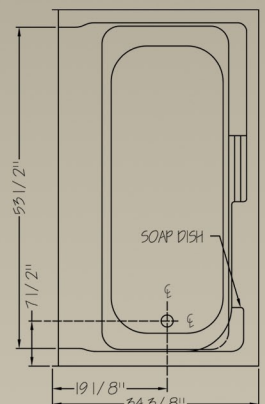

TS6033STR &L

5' - 60 x 34 3/8

One Piece Tub and Wall

This one piece tub and shower unit gives your bathroom a very clean look that is easy to maintain and lasts. This unit comes with soap dish, integral grab bar and tile wall finish. This a perfect addition to your bathroom.

Standard Features Include:

- ~ Naturally non-skid floor
- ~ Easy to clean glossy surface with low maintainace
- ~ Built in shelving
- ~ No tile or grout lines to maintain
- ~ Recessed flanges to accommodate most finish materials

Crafted of high gloss gel coat and re-enforced with fiberglass, this is a design that is sure to please. All of our gelcoat products are built to strict specifications to ensure the highest quality for the best price. Say good bye to silicone and leaky grout lines forever when you opt for a one piece shower stall or tub and wall with the Glass World name brand.

Glass World products are manufactured and factory tested to meet the highest standards of quality, craftsmanship and performance. The gelcoat finish and hydro massage systems are all warranted for a period of one year.

Approved for Canada and the US. All products are approved and certified to CSA Standards by Warnock Hearsy. Tested to CSA B45.0 & CSA B45.5

PLAN VIEW