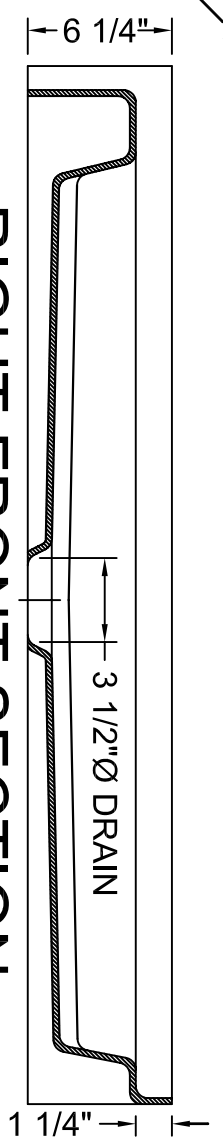

PLAN VIEW

LEFT FRONT SECTION

RIGHT FRONT SECTION

Door Opening: 27 1/4"

Name: 42" Neo Angle Base

Date: 05-07-2002 Scale: 1/8" = 1"

File: NA 42.dwg Drawn by: D.Q.B.

 Phone: 604-854-5757
 Fax: 604-852-1850