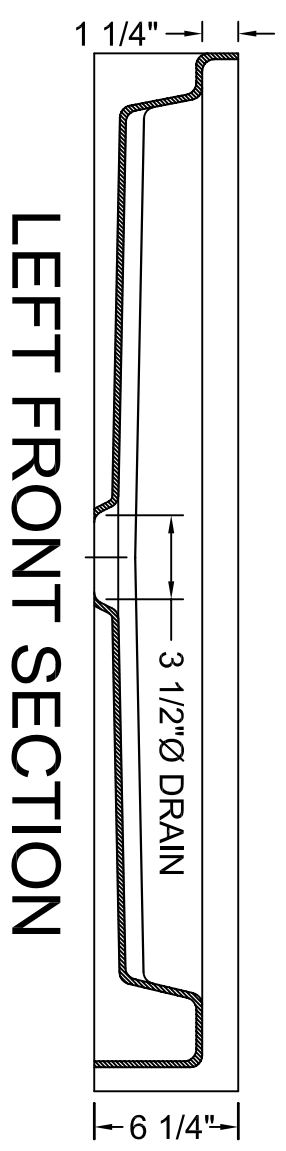

PLAN VIEW

LEFT FRONT SECTION

RIGHT FRONT SECTION

Door Opening: 27 1/4"

Name: 42" Neo Angle Base

Date: 05-07-2002 Scale: 1/8" = 1"

File: NA 42.dwg Drawn by: D.Q.B.

 Phone: 604-854-5757
 Fax: 604-852-1850