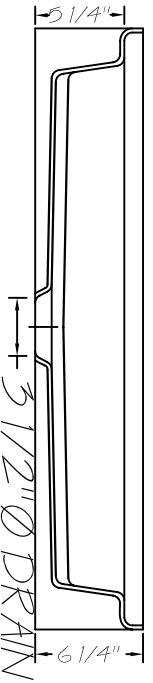

Overall Height
for this 2 piece
78 3/4"

PLAN VIEW

SIDE VIEW

Door Opening 34 1/2"

Name: 36" x 36" Showerbase

Date: 07-20-2009

File: KDS536.dwg Drawn by: D.F.B.

GLASS WORLD Tel: 604-854-5757 Fax: 604-852-1850