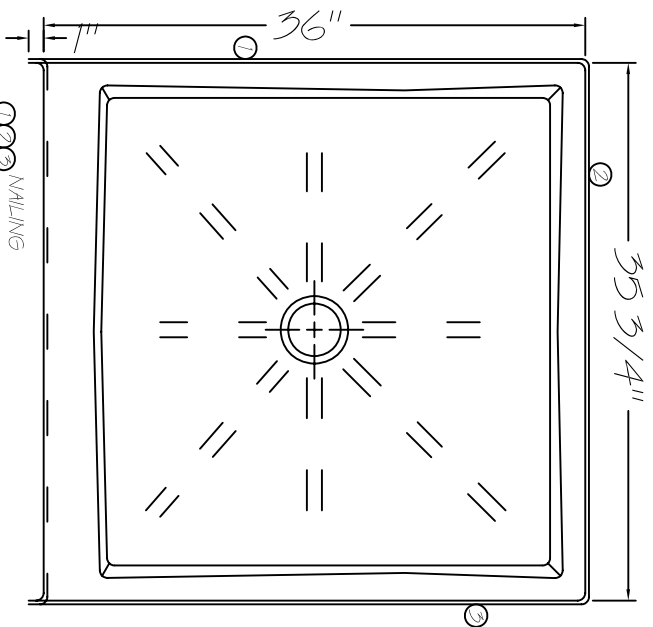

Overall Height
for this 2 piece
78 3/4"

PLAN VIEW

SIDE VIEW

Door Opening 34 1/2"

Name: 36" x 36" Showerbase

Date: 07-20-2009

File: KDS536.dwg Drawn by: D.F.B.

GLASS WORLD Tel: 604-854-5757 Fax: 604-852-1850