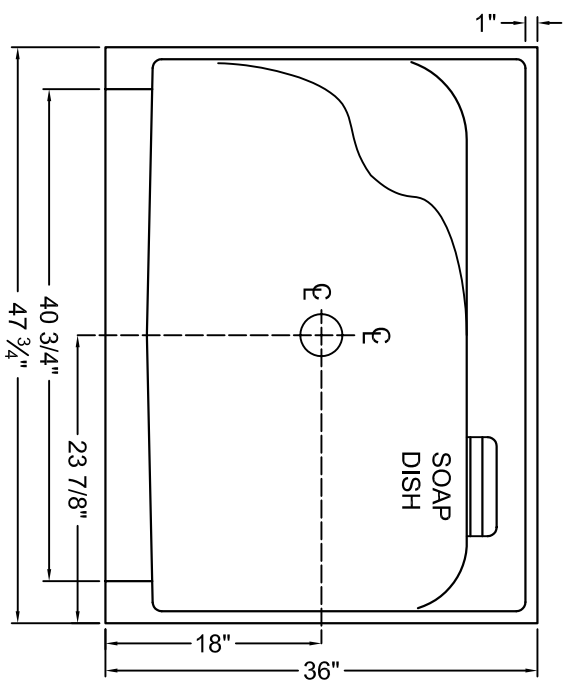

FRONT VIEW

SIDE VIEW

TOP VIEW

Door Opening: 40 7/8"

Name: Shower Stall 48" x 36" L/H smooth

Date: 04-22-2002 Scale: 1/16" = 1"

File: SS4836SL.dwg Drawn by: D.Q.B.

Phone: 604-854-5757
 Fax: 604-852-1850