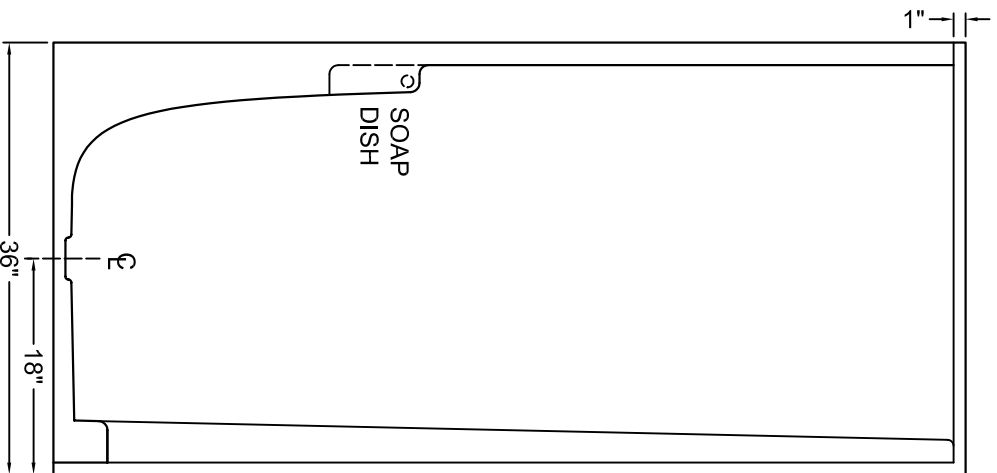

FRONT VIEW

SIDE VIEW

TOP VIEW

Door Opening: 40 7/8"

Name: Shower Stall 48" x 36" L/H smooth

Date: 04-22-2002 Scale: 1/16" = 1"

File: SS4836SL.dwg Drawn by: D.Q.B.

Phone: 604-854-5757
 Fax: 604-852-1850