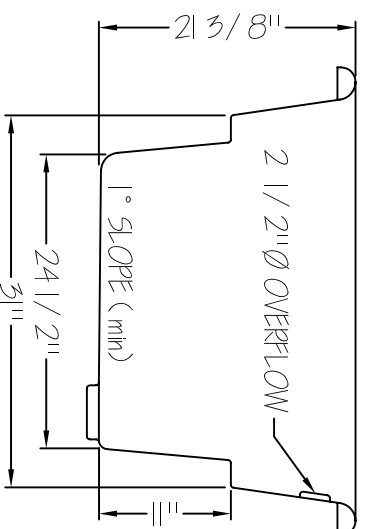

PLAN VIEW

FRONT ELEVATION

END ELEVATION

WATER CAPACITY
 OPERATIONAL LEVEL
 LITRES: 227 l
 GALLONS: 60 g

Name: THE PACIFIC 2 Oval Bath Tub

Date: 06-13-2002 Scale: 1/16" = 1"

File: OBT 69339.dwg Drawn by: P.O.B.