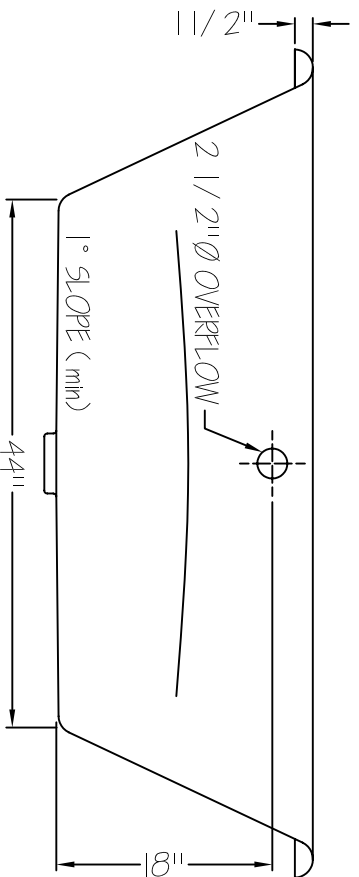

PLAN VIEW

FRONT ELEVATION

END ELEVATION

WATER CAPACITY
 OPERATIONAL LEVEL
 LITRES: 227 l
 GALLONS: 60 g

Name: THE PACIFIC 2 Oval Bath Tub

Date: 06-13-2002 Scale: 1/16" = 1"

File: OBT 69339.dwg Drawn by: P.O.B.