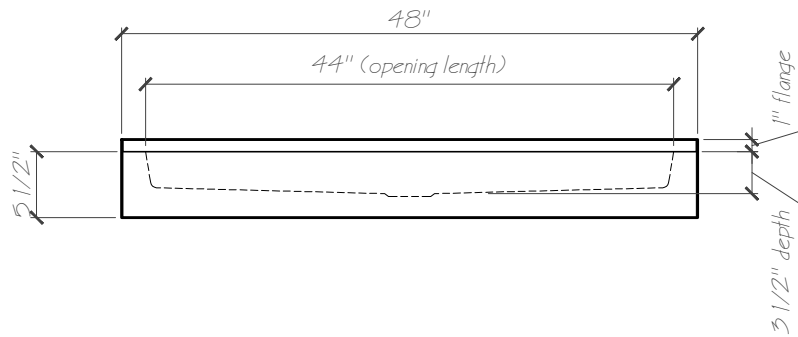

TEXTURED & GROVED  
BASE DESIGN

PLAN VIEW

FRONT VIEW

RIGHT END VIEW

Name: SB4833 (Shower Base 48" X 33")

Date: 09-08-12 Scale: 3/4" = 1"

File: SB4833-3d.dwg Drawn: AA Jimenez

Phone: 604-854-5757