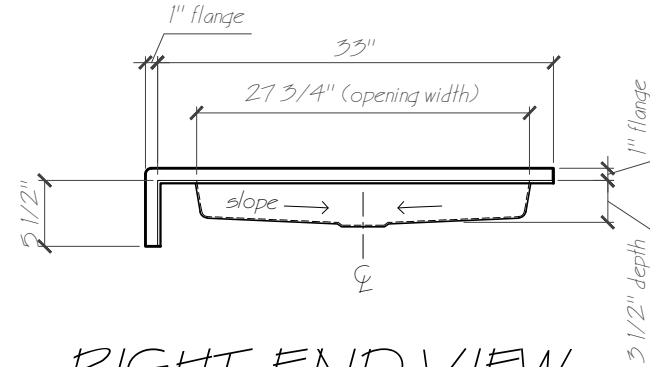

TEXTURED & GROVED  
BASE DESIGN

PLAN VIEW

FRONT VIEW

RIGHT END VIEW

Name: SB4833 (Shower Base 48" X 33")

Date: 09-08-12 Scale: 3/4" = 1"

File: SB4833-3d.dwg Drawn: AA Jimenez

Phone: 604-854-5757