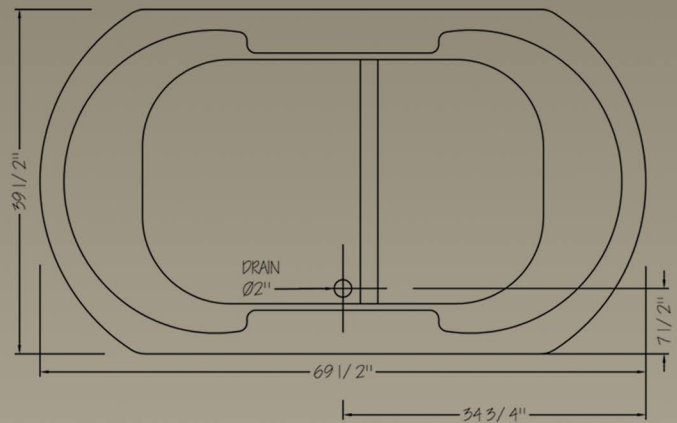

Operating level:

50 Imp. Gal.

227 Litre

60 U.S Gal.

Standard Features Include:

- Easy to clean chip resistant surface
- Naturally non skid surface
- Centre drain for two person bathing
- Integral armrests and headrests for two
- Raise seat on one side of tub.

Glass World's Classic Collections are manufactured from tough durable cast acrylic sheet, offering care free maintenance and a lifetime of pampered bathing. This smooth glossy finish is aesthetically appealing and is available in a wide array of high fashion decorator colours. Acrylic is naturally a non-slip surface. All of our tubs are designed to offer the basis for a luxurious and affordable bathing environment. The quality of our product is absolutely guaranteed.

Glass World's products are manufactured and factory tested to meet the highest standards of quality, craftsmanship and performance. The acrylic shell and hydro massage systems have warranty coverage for a period of one year.

Approved for Canada and the United States. All products are approved and certified to CSA standards by Warnock Hearsy. Tested to CSA B45.0 & CSAB45.5.

PLAN VIEW