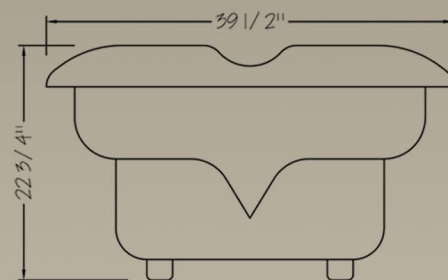

PLAN VIEW

END ELEVATION