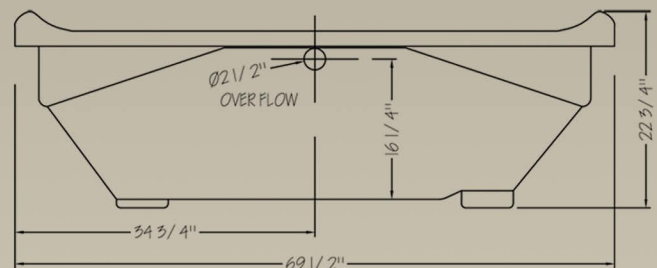

END ELEVATION

FRONT ELEVATION