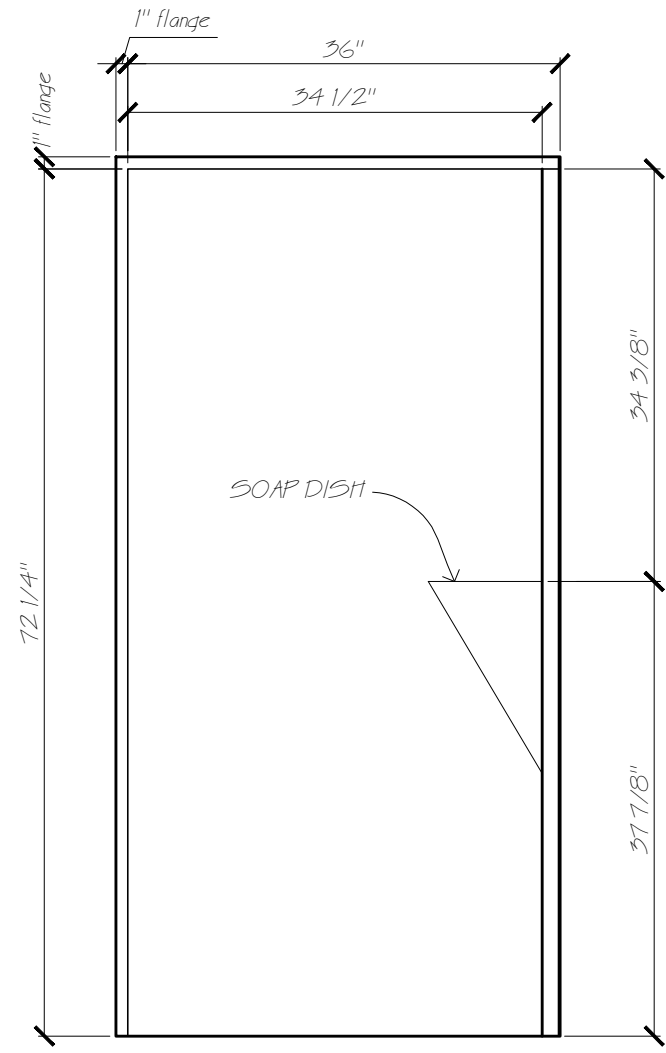

PLAN VIEW

LEFT END VIEW

Name: KDNA36	
Date: 12-09-12	Scale: 3/4"=1'
File: KDNA36-3d.dwg	Drawn: AAJ
