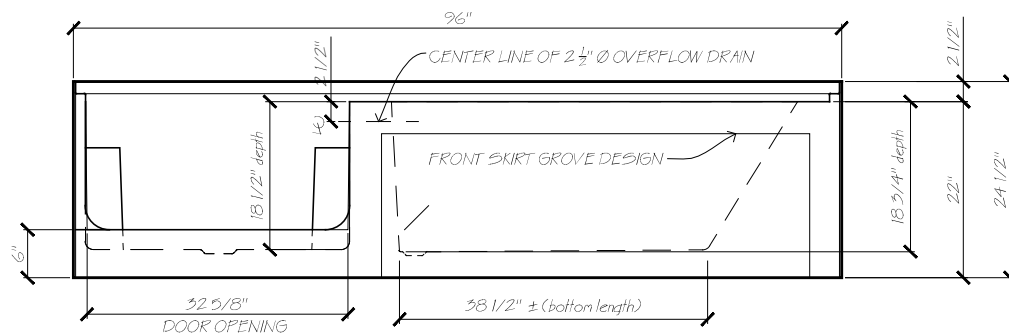

PLAN VIEW

LEFT SIDE VIEW

FRONT VIEW

WATER CAPACITY
OPERATIONAL
LEVEL

LITRES: 227 L
GALLONS: 58 G

Name: PALLADIUM 8 L/H

Date: 29-01-15 Scale: 1/2" = 1'

File: Palladium8LH-3d.dwg Drawn: AAJimenez