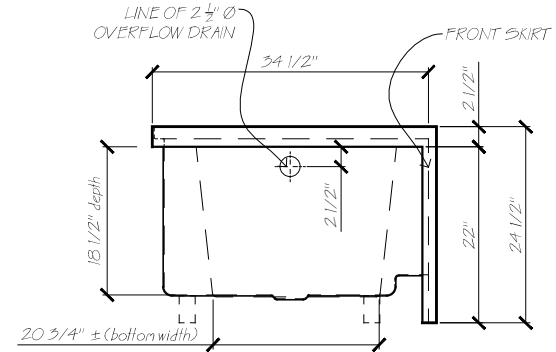

PLAN VIEW

LEFT SIDE VIEW

FRONT VIEW

WATER CAPACITY
OPERATIONAL
LEVEL

LITRES: 227 L
GALLONS: 58 G

Name: PALLADIUM 8 L/H

Date: 29-01-15 Scale: 1/2" = 1'

File: Palladium8LH-3d.dwg Drawn: AAJimenez