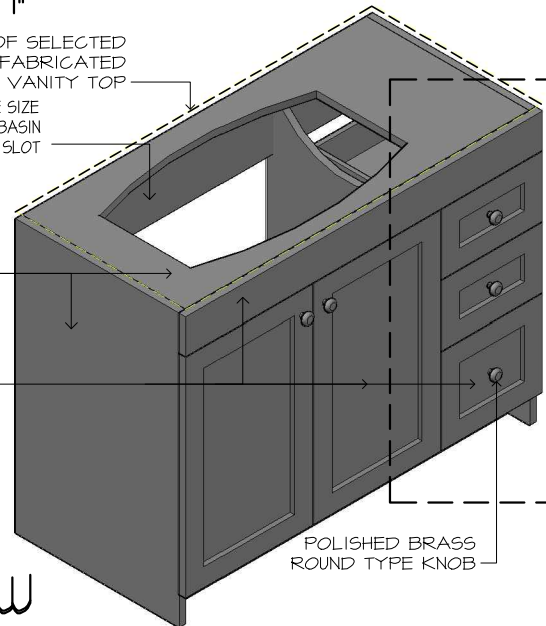

NOTE: DOOR WIDTH VARIES ACCORDING TO OVERALL VANITY DESIGNATED WIDTH OF 43" AND 44" SERIES.

VARIABLE SIZE WASH BASIN OPENING SLOT

DESCRIPTIONS:

- MELAMINE FINISHED FURNITURE GRADE 3/4" THICK PARTICLE BOARD MAIN BODY FRAMES.
- THERMOFOIL FINISHED TOP BOARD, FRONT DRAWER & DOOR PANEL OVER 3/4" THICK (MDF) MEDIUM DENSITY FIBERBOARD
- WOOD VENEER ADHERED TO PLYWOOD DRAWER BOX FRAME.
- POLISHED BRASS ROUND TYPE DOOR AND DRAWER PULL KNOB.
- SIDE MOUNT STEEL DRAWER TRACK.
- FLUSH TYPE CABINET HINGE.

LINE OF SELECTED PRE-FABRICATED VANITY TOP
VARIABLE SIZE WASH BASIN OPENING SLOT

MELAMINE FINISHED FURNITURE GRADE PARTICLE BOARD VANITY TOP BACKING AND SIDING PANEL

THERMOFOIL FINISHED TOP BOARD, DOOR AND FRONT DRAWER PANEL OVER MDF

3D VIEW

LINE OF SELECTED PRE-FABRICATED VANITY TOP

MELAMINE FINISHED FURNITURE GRADE PARTICLE BOARD SIDING PANEL

THERMOFOIL FINISHED TOP BOARD OVER MDF

POLISHED BRASS ROUND TYPE KNOB

THERMOFOIL FINISHED DOOR & DRAWER PANEL OVER MDF

MELAMINE FINISHED FURNITURE GRADE PARTICLE BOARD

STEEL DRAWER TRACK

WOOD VENEER ADHERE TO PLYWOOD DRAWER BOX

THERMOFOIL FINISHED PANEL OVER MDF

POLISHED BRASS ROUND TYPE KNOB

Width	106.68 cm	Height	81.28 cm	No. of doors :	2	piece/s	Drawn by :	AA JIMENEZ	Drawn Date :	27-05-13	Stock No. -		
	42 in.		32 in.	No. of drawers :	3	piece/s	Scale :	1:1/2"	Revision # :	-		Date :	-