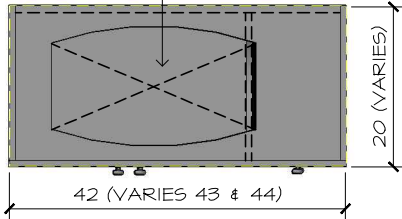

NOTE: DOOR WIDTH VARIES ACCORDING TO OVERALL VANITY DESIGNATED WIDTH OF 43" AND 44" SERIES.

VARIABLE SIZE WASH BASIN OPENING SLOT

PLAN VIEW
SCALE 1 : 1/2"

DESCRIPTIONS:

- MELAMINE FINISHED FURNITURE GRADE 3/4" THICK PARTICLE BOARD MAIN BODY FRAMES.
- THERMOFOIL FINISHED TOP BOARD, FRONT DRAWER & DOOR PANEL OVER 3/4" THICK (MDF) MEDIUM DENSITY FIBERBOARD
- WOOD VENEER ADHERED TO PLYWOOD DRAWER BOX FRAME.
- POLISHED BRASS ROUND TYPE DOOR AND DRAWER PULL KNOB.
- SIDE MOUNT STEEL DRAWER TRACK.
- FLUSH TYPE CABINET HINGE.

BLOWN UP DETAIL
SCALE 1 : 1"

LINE OF SELECTED PRE-FABRICATED VANITY TOP
VARIABLE SIZE WASH BASIN OPENING SLOT

MELAMINE FINISHED FURNITURE GRADE PARTICLE BOARD VANITY TOP BACKING AND SIDING PANEL

THERMOFOIL FINISHED TOP BOARD, DOOR AND FRONT DRAWER PANEL OVER MDF

Width	106.68 cm	Height	81.28 cm	No. of doors :	2	piece/s	Drawn by :	AA JIMENEZ	Drawn Date :	27-05-13	Stock No. -
	42 in.		32 in.	No. of drawers :	3	piece/s	Scale :	1:1/2"	Revision # :	-	