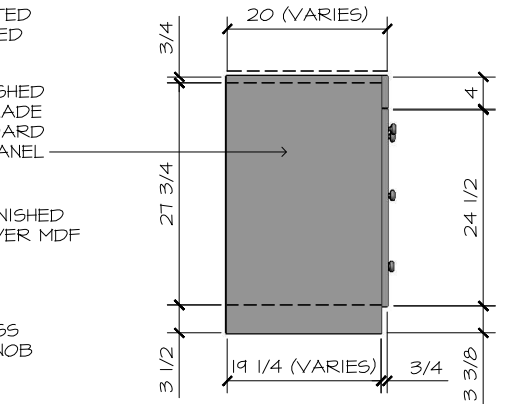

LINE OF SELECTED PRE-FABRICATED VANITY TOP

MELAMINE FINISHED FURNITURE GRADE PARTICLE BOARD SIDING PANEL

THERMOFOIL FINISHED TOP BOARD OVER MDF

POLISHED BRASS ROUND TYPE KNOB

THERMOFOIL FINISHED DOOR & DRAWER PANEL OVER MDF

MELAMINE FINISHED FURNITURE GRADE PARTICLE BOARD

STEEL DRAWER TRACK

WOOD VENEER ADHERE TO PLYWOOD DRAWER BOX

THERMOFOIL FINISHED PANEL OVER MDF

POLISHED BRASS ROUND TYPE KNOB

SIDE VIEW
SCALE 1 : 1/2"