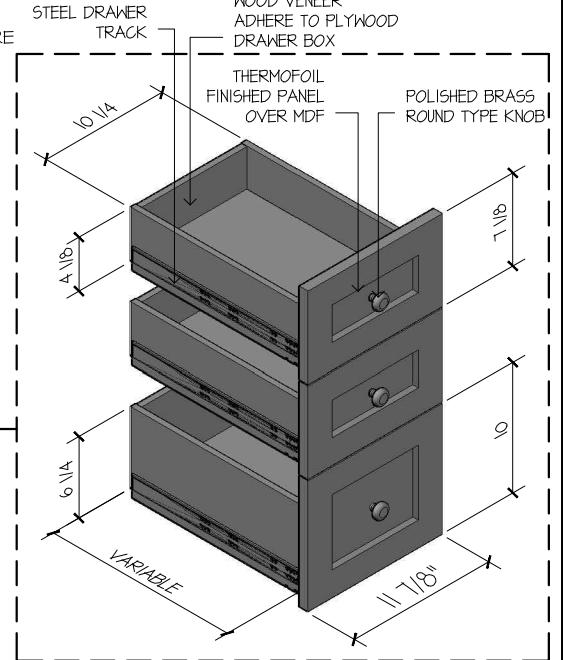

MELAMINE FINISHED FURNITURE GRADE PARTICLE BOARD

STEEL DRAWER TRACK

WOOD VENEER ADHERE TO PLYWOOD DRAWER BOX

THERMOFOIL FINISHED PANEL OVER MDF

POLISHED BRASS ROUND TYPE KNOB

SIDE VIEW
SCALE 1 : 1/2"

DRAWER DETAIL
SCALE 1 : 1/2"

Width	106.68 cm	Height	81.28 cm	No. of doors :	2	piece/s	Drawn by :	AA JIMENEZ	Drawn Date :	27-05-13	Stock No. -
	42 in.		32 in.	No. of drawers :	3	piece/s	Scale :	1:1/2"	Revision # :	-	