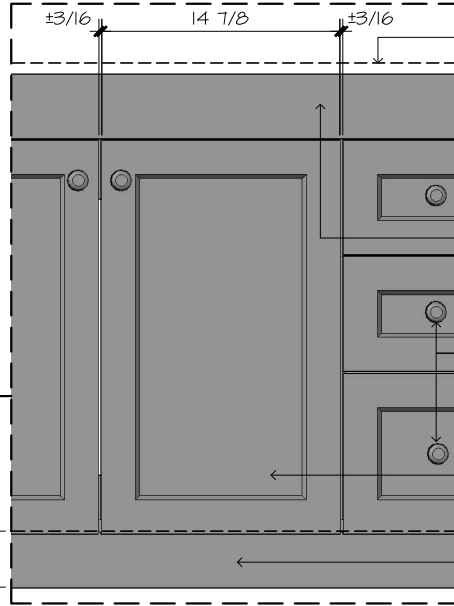

NOTE: DOOR WIDTH VARIES ACCORDING TO OVERALL VANITY DESIGNATED WIDTH OF 43" AND 44" SERIES.

VARIABLE SIZE WASH BASIN OPENING SLOT

PLAN VIEW
SCALE 1 : 1/2"

DESCRIPTIONS:

- MELAMINE FINISHED FURNITURE GRADE 3/4" THICK PARTICLE BOARD MAIN BODY FRAMES.
- THERMOFOIL FINISHED TOP BOARD, FRONT DRAWER & DOOR PANEL OVER 3/4" THICK (MDF) MEDIUM DENSITY FIBERBOARD
- WOOD VENEER ADHERED TO PLYWOOD DRAWER BOX FRAME.
- POLISHED BRASS ROUND TYPE DOOR AND DRAWER PULL KNOB.
- SIDE MOUNT STEEL DRAWER TRACK.
- FLUSH TYPE CABINET HINGE.

BLOWN UP DETAIL
SCALE 1 : 1"

LINE OF SELECTED PRE-FABRICATED VANITY TOP
VARIABLE SIZE WASH BASIN OPENING SLOT

MELAMINE FINISHED FURNITURE GRADE PARTICLE BOARD VANITY TOP BACKING AND SIDING PANEL

THERMOFOIL FINISHED TOP BOARD, DOOR AND FRONT DRAWER PANEL OVER MDF

3D VIEW

LINE OF SELECTED PRE-FABRICATED VANITY TOP

MELAMINE FINISHED FURNITURE GRADE PARTICLE BOARD SIDING PANEL

THERMOFOIL FINISHED TOP BOARD OVER MDF

POLISHED BRASS ROUND TYPE KNOB

THERMOFOIL FINISHED DOOR & DRAWER PANEL OVER MDF

Width	106.68 cm	Height	81.28 cm	No. of doors :	2	piece/s	Drawn by :	AA JIMENEZ	Drawn Date :	27-05-13	Stock No. -
	42 in.		32 in.	No. of drawers :	3	piece/s	Scale :	1:1/2"	Revision # :	-	