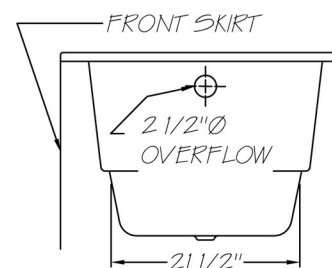

Cascade

5' (59 7/8" x 33")

Integral Skirted Gelcoat Tub

This is the newest piece to our collection. With the economist in mind, we have developed a skirted gelcoat tub. More appealing than the steel option, and for those on tight budgets, a very attractive tub with smooth lines, exceptional depth and durability.

Complete with arm rests tile flange and lumbar support. Excellent value for your hard earned money.

Ask us about a Glass World tub slider door to fit, or custom jetting for this tub!

Standard Features Include:

- Recessed Tile Flange to accommodate most finishing materials
- Easy to clean chip resistant surface.
- Naturally non skid floor
- Available in left and right hand drain
- Surround walls available for this model

Crafted of high gloss gelcoat and re-enforced with fibreglass, this is a design that is sure to please. All of our gelcoat products are built to strict specifications ensuring the highest quality for the best price. Say goodbye to silicone and leaky grout lines forever when you opt for a one piece shower stall or tub and wall with the Glass World name brand.

Glass World's products are manufactured and factory tested to meet the highest standards of quality, craftsmanship and performance. The gelcoat finish and hydro massage systems are all warranted for a period of one year.

Approved for Canada and the United States. All products are approved and certified to CSA Standards by Warnock Hearsey. Tested to CSA B45.0 & CSA B45.5.

END VIEW