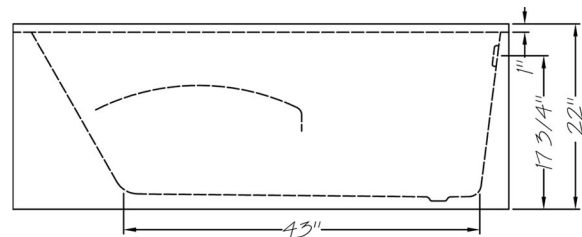

Cascade

5' (59 7/8" x 33")

Integral Skirted Gelcoat Tub

This is the newest piece to our collection. With the economist in mind, we have developed a skirted gelcoat tub. More appealing than the steel option, and for those on tight budgets, a very attractive tub with smooth lines, exceptional depth and durability.

Complete with arm rests tile flange and lumbar support. Excellent value for your hard earned money.

Ask us about a Glass World tub slider door to fit, or custom jetting for this tub!

Standard Features Include:

- Recessed Tile Flange to accommodate most finishing materials
- Easy to clean chip resistant surface.
- Naturally non skid floor
- Available in left and right hand drain
- Surround walls available for this model

Crafted of high gloss gelcoat and re-enforced with fibreglass, this is a design that is sure to please. All of our gelcoat products are built to strict specifications ensuring the highest quality for the best price. Say goodbye to silicone and leaky grout lines forever when you opt for a one piece shower stall or tub and wall with the Glass World name brand.

Glass World's products are manufactured and factory tested to meet the highest standards of quality, craftsmanship and performance. The gelcoat finish and hydro massage systems are all warranted for a period of one year.

Approved for Canada and the United States. All products are approved and certified to CSA Standards by Warnock Hearsey. Tested to CSA B45.0 & CSA B45.5.

FRONT VIEW