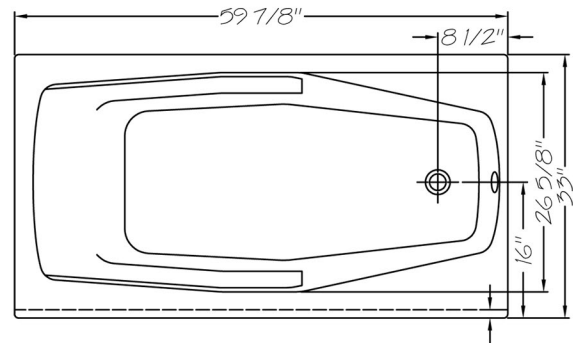

Standard Features Include:

- Recessed Tile Flange to accommodate most finishing materials
- Easy to clean chip resistant surface.
- Naturally non skid floor
- Available in left and right hand drain
- Surround walls available for this model

Crafted of high gloss gelcoat and re-enforced with fibreglass, this is a design that is sure to please. All of our gelcoat products are built to strict specifications ensuring the highest quality for the best price. Say goodbye to silicone and leaky grout lines forever when you opt for a one piece shower stall or tub and wall with the Glass World name brand.

Glass World's products are manufactured and factory tested to meet the highest standards of quality, craftsmanship and performance. The gelcoat finish and hydro massage systems are all warranted for a period of one year.

Approved for Canada and the United States. All products are approved and certified to CSA Standards by Warnock Hearsey. Tested to CSA B45.0 & CSA B45.5.

PLAN VIEW