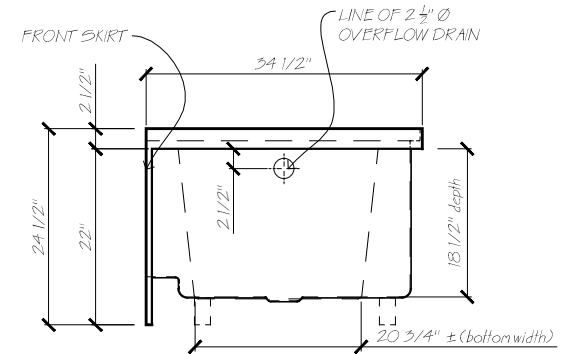

PLAN VIEW

RIGHT SIDE VIEW

FRONT VIEW

Note: Access panel available but not shown

WATER CAPACITY  
OPERATIONAL  
LEVEL

LITRES: 227 L  
GALLONS: 58 G

Name: PALLADIUM8 R/H	
Date: 29-12-15	Scale: 1/2" = 1'
File: Palladium8R/H-3d.dwg Drawn: AAJimenez	
	Phone: 604-854-5757
	Fax: 604-852-1850