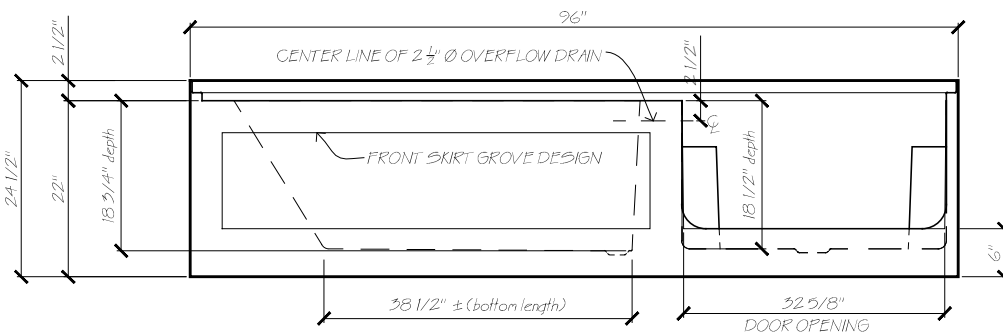

PLAN VIEW

RIGHT SIDE VIEW

FRONT VIEW

Note: Access panel available but not shown

WATER CAPACITY  
OPERATIONAL  
LEVEL

LITRES: 227 L  
GALLONS: 58 G

Name: PALLADIUM8 R/H	
Date: 29-12-15	Scale: 1/2" = 1'
File: Palladium8R/H-3d.dwg Drawn: AAJimenez	
	Phone: 604-854-5757
	Fax: 604-852-1850