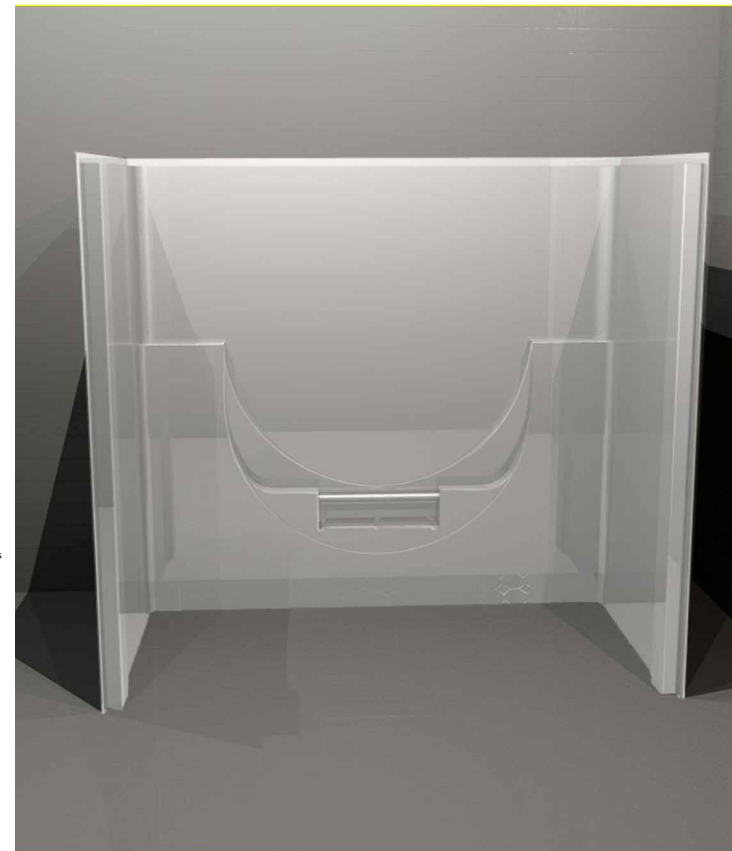

PLAN VIEW
scale: $3/4" = 1"$

FRONT VIEW
scale: $1/2" = 1"$

RIGHT END VIEW
scale: $1/2" = 1"$

Name: SURROUND

Date: 05-09-12

Scale: as shown

File: Surround-3d.dwg

Drawn: AA Jimenez