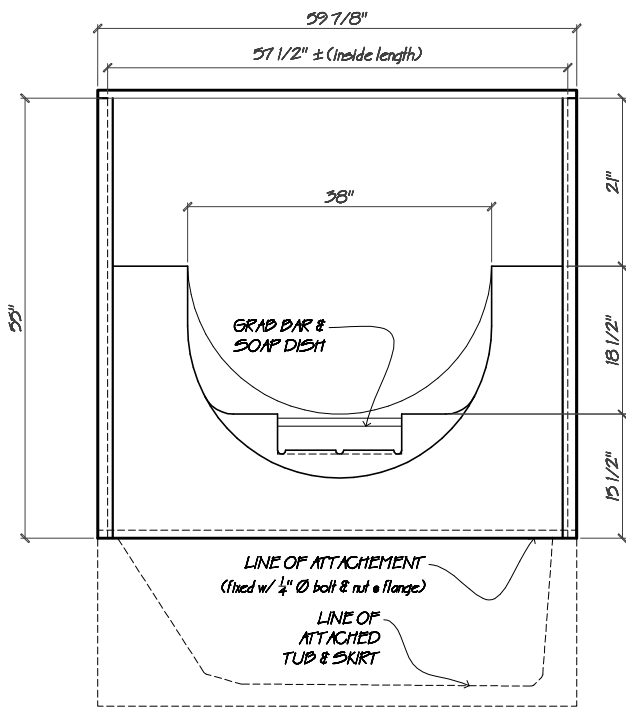

PLAN VIEW
scale: $3/4" = 1"$

FRONT VIEW
scale: $1/2" = 1"$

RIGHT END VIEW
scale: $1/2" = 1"$

Name: SURROUND

Date: 05-09-12

Scale: as shown

File: Surround-3d.dwg

Drawn: AA Jimenez