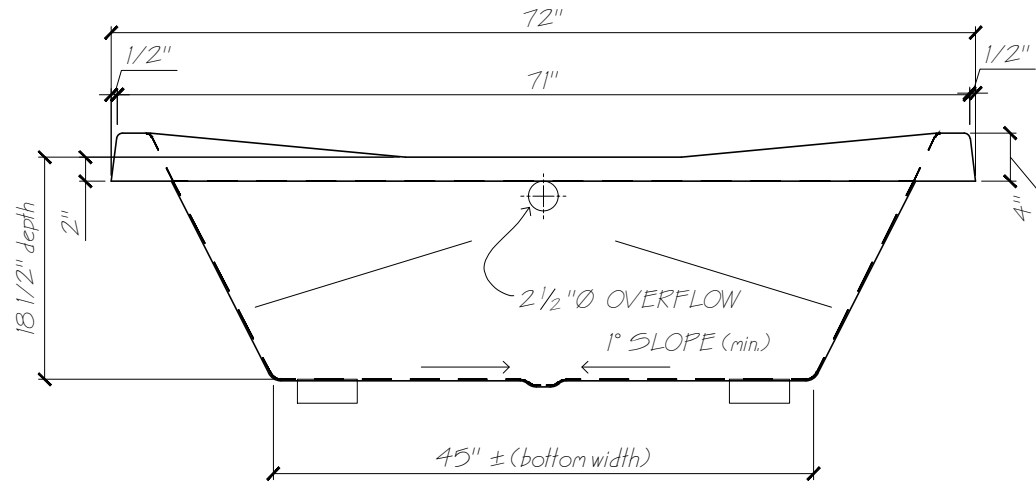

PLAN VIEW

FRONT VIEW

SIDE VIEW

Name: OSOYOOS3	
Date: 26-07-12	Scale: 3/4"=1'
File: Osoyoos3-3d.dwg	Drawn: AAJimenez
 GLASS WORLD	Phone: 604-854-5757
	Fax: 604-852-1850