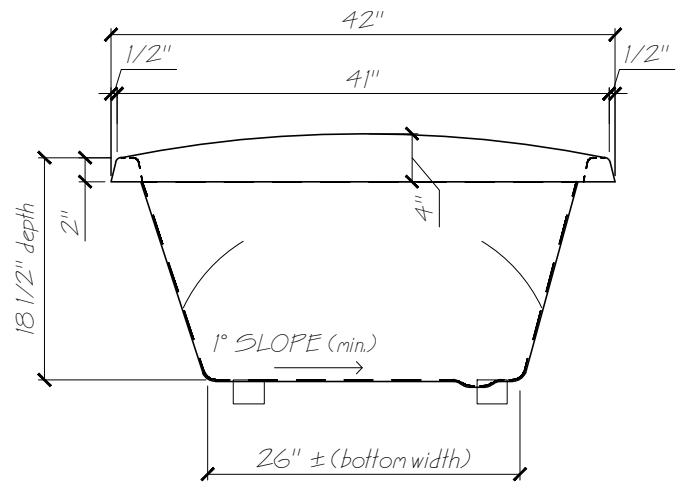

PLAN VIEW

FRONT VIEW

SIDE VIEW

Name: OSOYOOS3	
Date: 26-07-12	Scale: 3/4"=1'
File: Osoyoos3-3d.dwg	Drawn: AAJimenez
 GLASS WORLD	Phone: 604-854-5757
	Fax: 604-852-1850