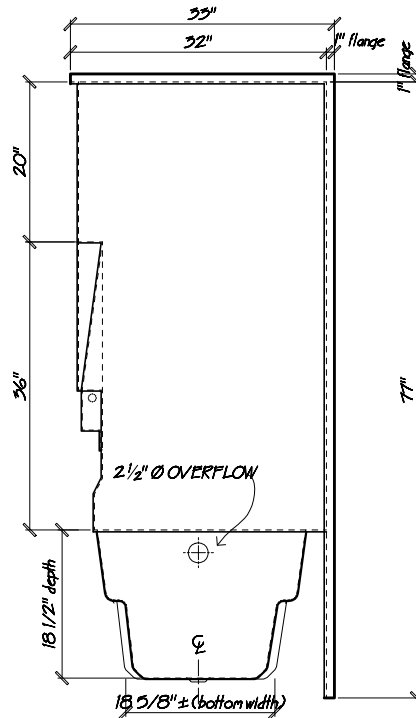

PLAN VIEW

scale: $\frac{3}{4}'' = 1''$

FRONT VIEW

scale: $\frac{1}{2}'' = 1''$

RIGHT END VIEW

scale: $\frac{1}{2}'' = 1''$

Name: ArmstrongLTFlat (Flat Skirt)

Date: 02-05-18

Scale: $\frac{1}{2}'' : 1''$

File: ArmstrongLTFlat

Drawn: AAJimenez

Phone: 604-854-5757

Fax: 604-852-1850