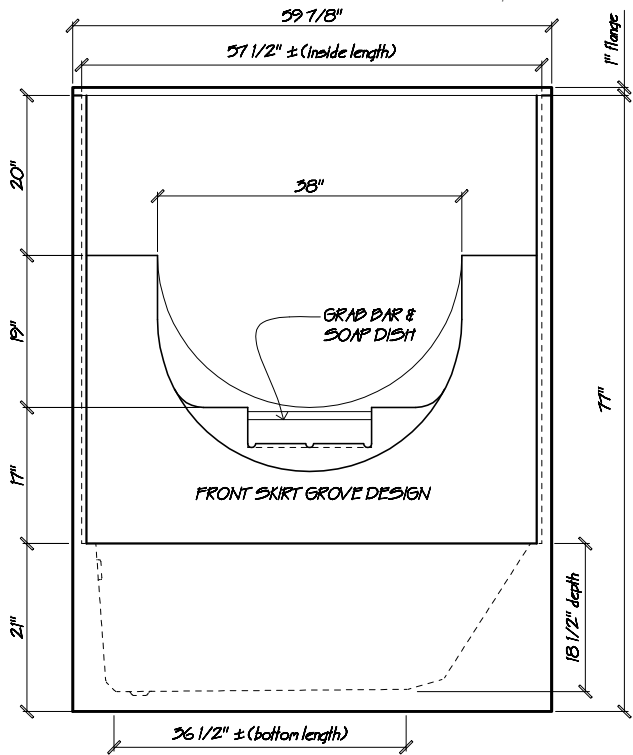

PLAN VIEW

scale: $\frac{3}{4}'' = 1''$

FRONT VIEW

scale: $\frac{1}{2}'' = 1''$

RIGHT END VIEW

scale: $\frac{1}{2}'' = 1''$

Name: ArmstrongLTFlat (Flat Skirt)

Date: 02-05-18

Scale: $\frac{1}{2}'' : 1''$

File: ArmstrongLTFlat

Drawn: AAJimenez

Phone: 604-854-5757

Fax: 604-852-1850