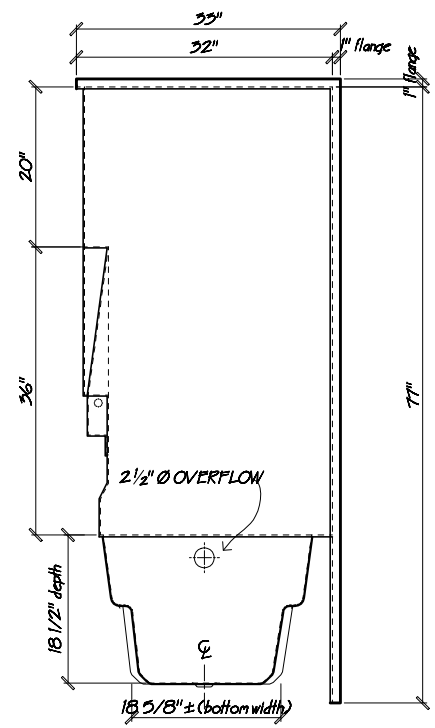

PLAN VIEW

scale: 3/4" = 1"

FRONT VIEW

scale: 1/2" = 1"

RIGHT END VIEW

scale: 1/2" = 1"

Name: ArmstrongRTFlat (Flat Skirt)

Date: 02-05-18 Scale: 1/2" : 1"