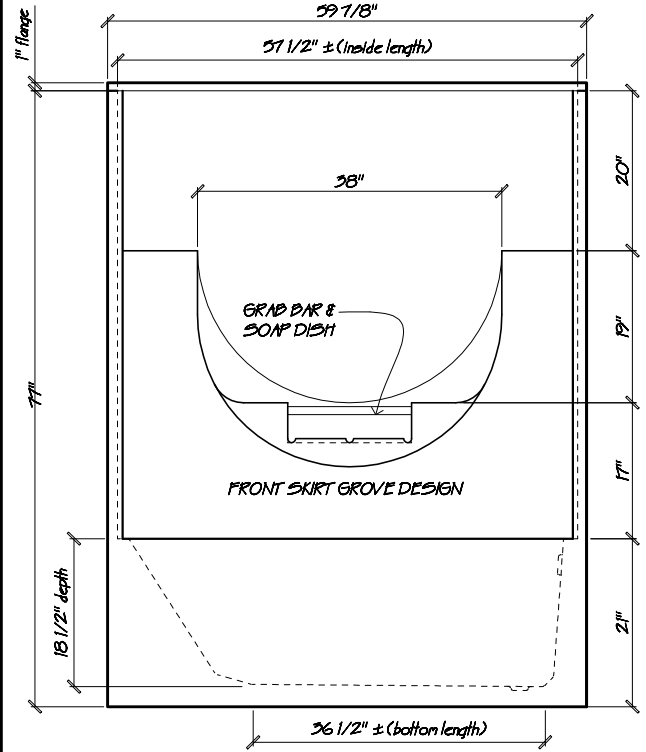

PLAN VIEW

scale: 3/4" = 1"

FRONT VIEW

scale: 1/2" = 1"

RIGHT END VIEW

scale: 1/2" = 1"

Name: ArmstrongRTFlat (Flat Skirt)

Date: 02-05-18 Scale: 1/2" : 1"