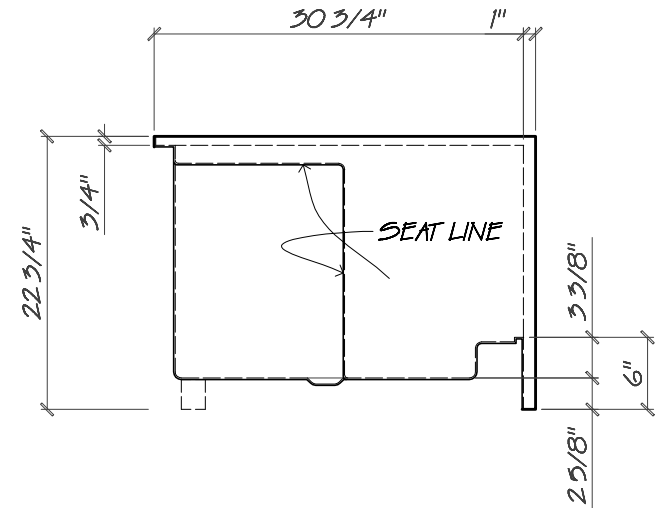

PLAN VIEW

FRONT VIEW

LEFT END VIEW

Name: RENO BASE 60x32 R/H

Date: 01-08-12 Scale: 3/4" = 1"

File: RSB6032RH-3D Drawn: AA Jimenez

Phone: 604-854-5757

Fax: 604-852-1850