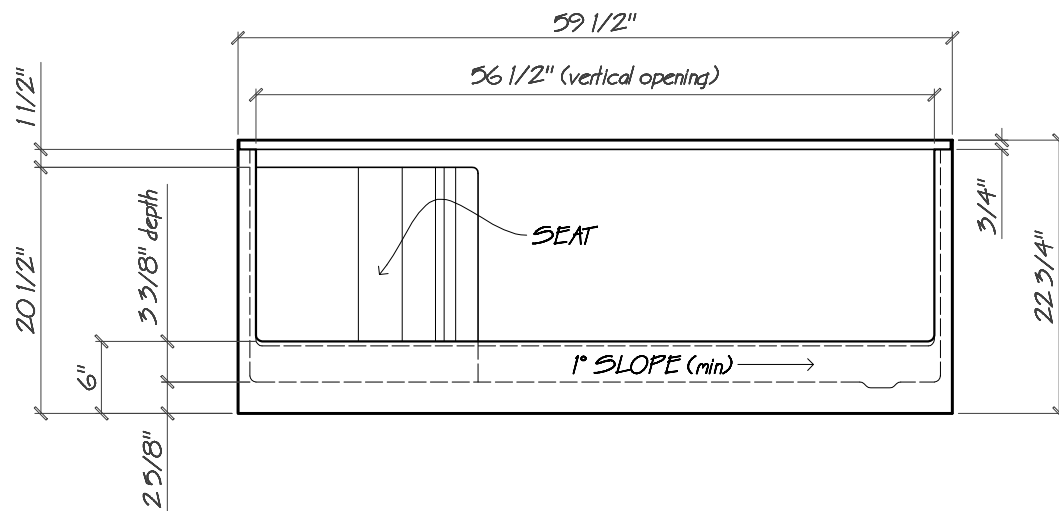

PLAN VIEW

FRONT VIEW

LEFT END VIEW

Name: RENO BASE 60x32 R/H

Date: 01-08-12 Scale: 3/4" = 1"

File: RSB6032RH-3D Drawn: AA Jimenez

Phone: 604-854-5757

Fax: 604-852-1850