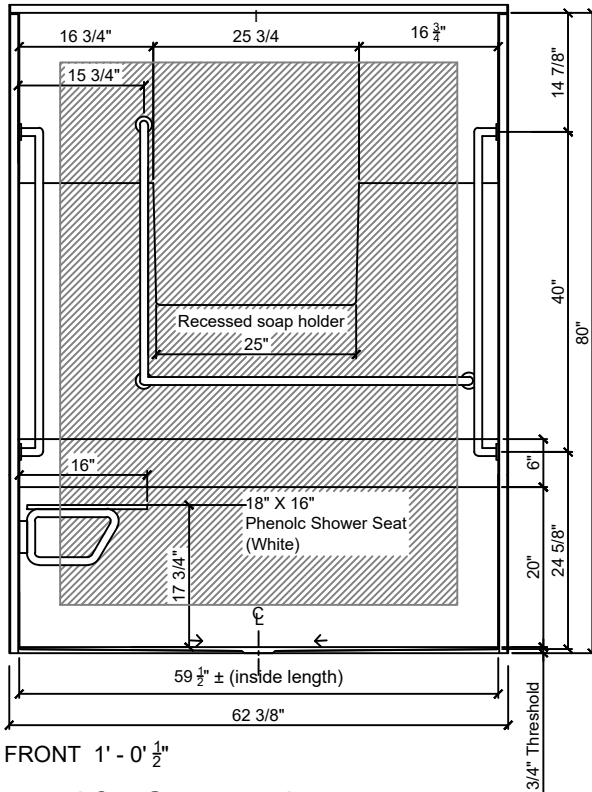

PLAN 1' - 0' 3/4"

FRONT 1' - 0' 1/2"

SIDE 1' - 0' 1/2"

Name:  
SS6238CDAS(LT)

Scale: 1' = 0' 3/4"

Date: 16/08/2023

Drawn: Kimberley D.

File:  
SS6238LHDAS(LT)