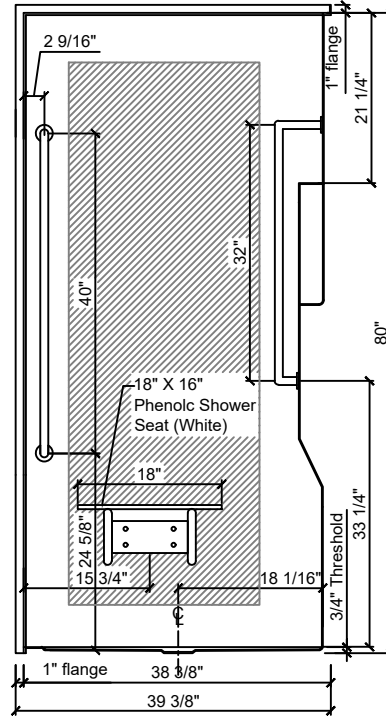

PLAN 1' - 0' 3/4"

FRONT 1' - 0' 1/2"

SIDE 1' - 0' 1/2"

Name:  
SS6238CDAS(LT)

Scale: 1' = 0' 3/4"

Date: 16/08/2023

Drawn: Kimberley D.

File:  
SS6238LHDAS(LT)