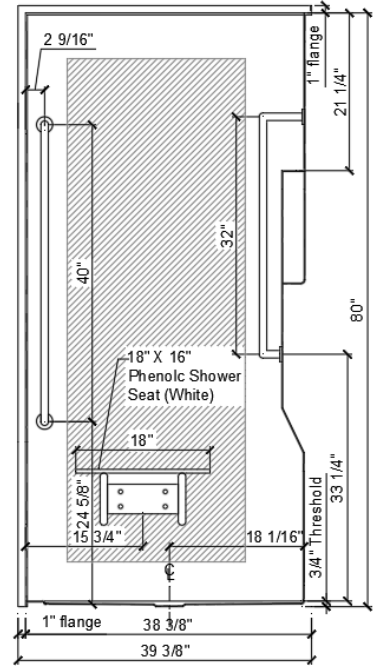

We Make Bathrooms Beautiful

Universal Collection
Updated: September 1 2023
Product: SS 62x38 Center Drain (LT)
Drain: Center

Overall dimension:
63 3/8" x 39 1/4" (Includes Flange)

General Glass Industries

2146 Queen Street,
Abbotsford, B. C
V:ZT 6J4

Ph. 604-854-5757
Toll Free. 1-888-820-5080
Fax. 604-852-1850
Web. www.glassworld.ca

IMPORTANT

*At Glass World we aim to build and install quality products from start to finish. Our products are handmade so you can expect a tolerance of $\pm \frac{1}{4}$ " on all measurements. If you are uncertain of measurements please feel free to reach out and verify with us.

As a precaution we recommend you have the product in hand before installing any plumbing, carpentry, rough ins and fixtures. This allows for all additional counterparts to be installed properly in cohesion with your product.

If you do find any inconsistencies please reach out to us at info@glassworld.ca.

*Drawings are not to scale