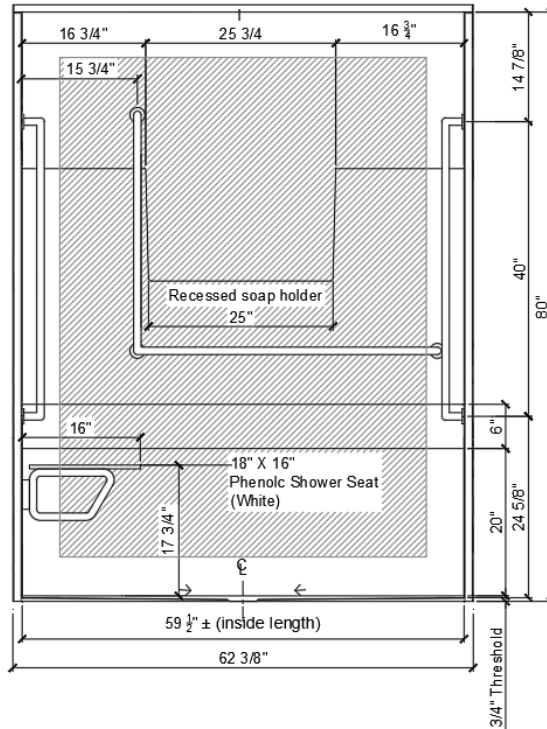

Overall dimension:
 63 3/8" x 39 1/4" (Includes Flange)

General Glass Industries

2146 Queen Street,
 Abbotsford, B. C
 V:ZT 6J4

Ph. 604-854-5757
 Toll Free. 1-888-820-5080
 Fax. 604-852-1850
 Web. www.glassworld.ca