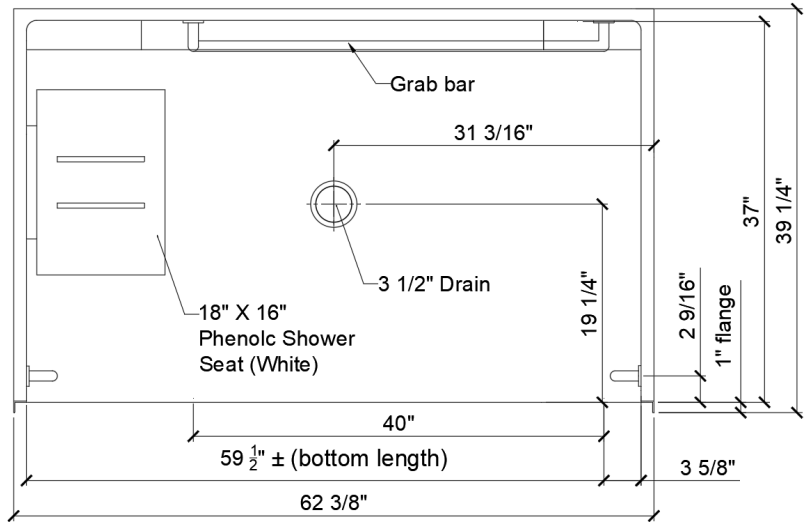

We Make Bathrooms Beautiful

Universal Collection
Updated: September 1 2023
Product: SS 62x38 Center Drain (LT)
Drain: Center

Overall dimension:
63 3/8" x 39 1/4" (Includes Flange)

General Glass Industries

2146 Queen Street,
Abbotsford, B. C
V:ZT 6J4

Ph. 604-854-5757
Toll Free. 1-888-820-5080
Fax. 604-852-1850
Web. www.glassworld.ca

IMPORTANT

*At Glass World we aim to build and install quality products from start to finish. Our products are handmade so you can expect a tolerance of $\pm \frac{1}{4}$ " on all measurements. If you are uncertain of measurements please feel free to reach out and verify with us.

As a precaution we recommend you have the product in hand before installing any plumbing, carpentry, rough ins and fixtures. This allows for all additional counterparts to be installed properly in cohesion with your product.

If you do find any inconsistencies please reach out to us at info@glassworld.ca.

*Drawings are not to scale